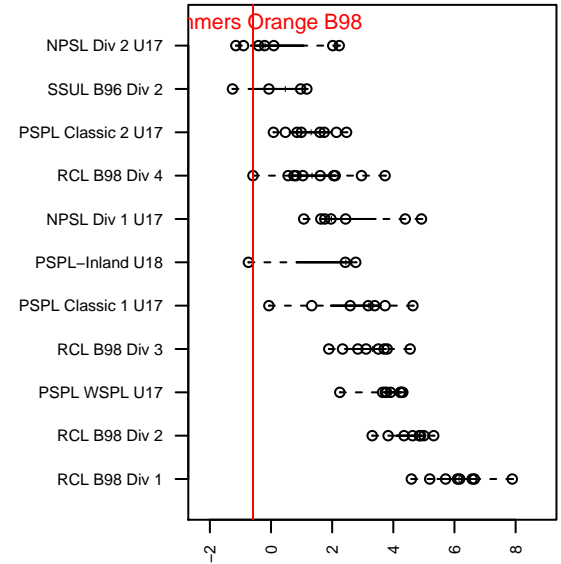

**attack and defense rating
relative to others at age
and all opponents in last 13 months**